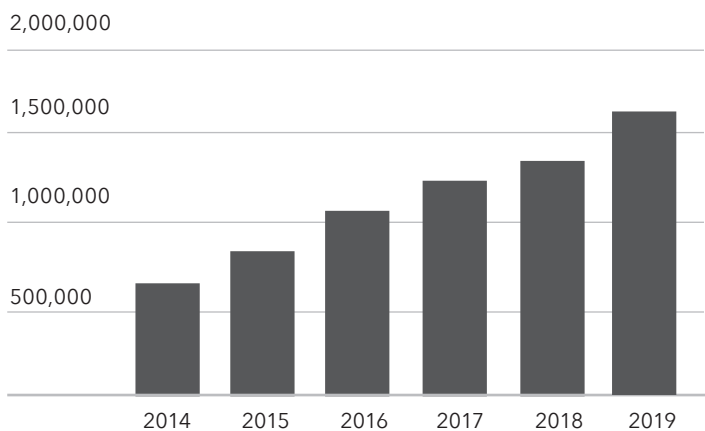

Counter Depth Trended Unit Sales: 2014-2019

More shoppers are looking for refrigerators that are configured to their needs, sized-properly, modestly priced and offer flexible storage solutions.

Counter depth refrigerators are a logical choice and have seen steady growth, a trend that is projected to continue.*