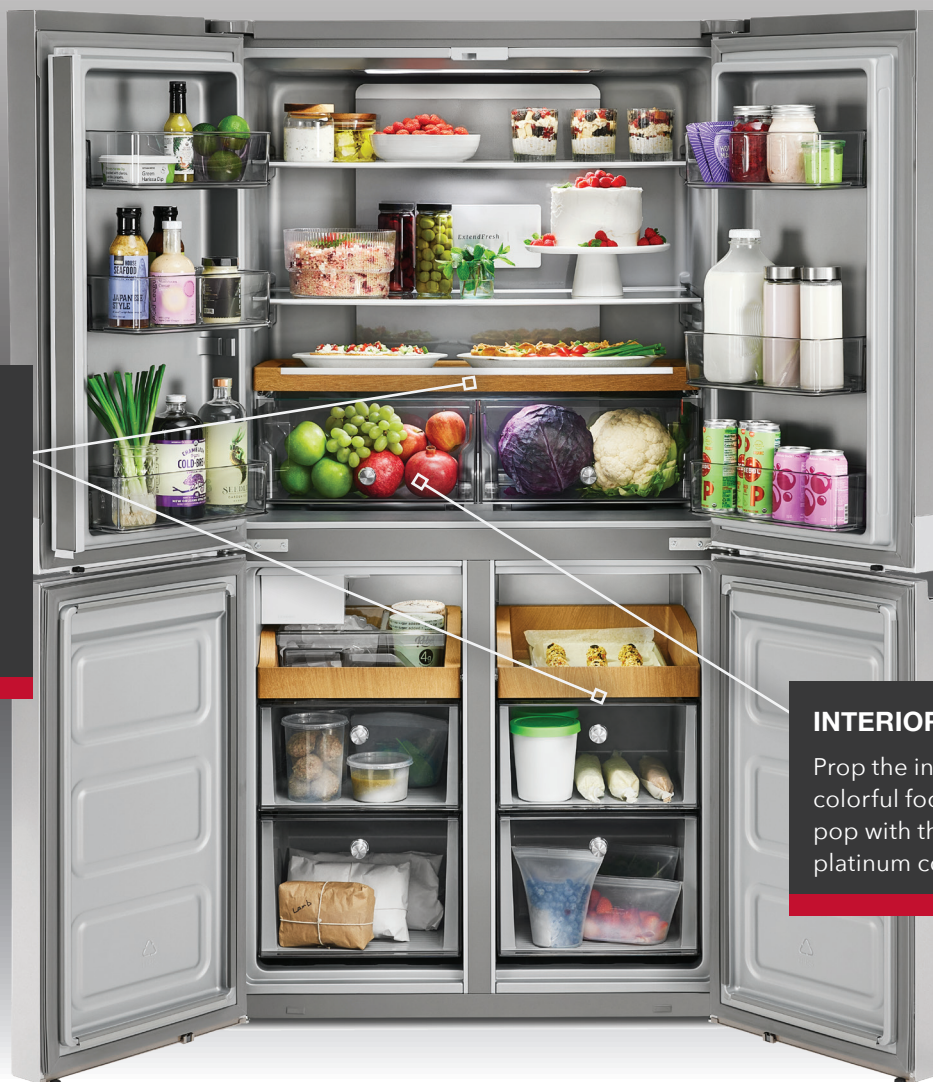

DEMOS

KRQC506MPS

MULTI-ZONE STORAGE

Demonstrate the wood-look finish trays by asking a customer to slide them out and share what they would store on them.

INTERIOR

Prop the interior with colorful foods that will pop with the industry-first platinum colored interior.

WRAP IT UP

SAY

- ☐ The platinum-colored interior and LED lighting makes fresh ingredients stand out & easy to find.

DO

- ☐ Demonstrate flexible organization by having the customer touch and interact with the premium shelves. Ask them to share what items they would store where.

REFERENCE

- ☐ Find additional assets about KitchenAid® 4-Door refrigerators at learn.whirlpool.com.

FEEL

- ☐ Confident offering the four door refrigerator to customers who dislike digging through their freezer to find food.

FIND MORE APPLIANCE SALES RESOURCES AT [LEARNWHIRLPOOL.COM](https://learn.whirlpool.com)

Whether you seek educational courses, documents, lineups, or videos, LearnWhirlpool is that one source for appliance sales materials for Whirlpool®, Maytag®, KitchenAid®, and Amana® products.