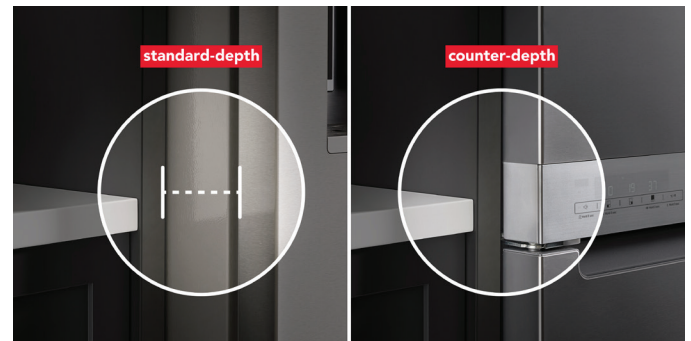

Qualifying Questions

1

What is the confirmation of your current refrigerator?

2

What do you like/dislike about it?

3

What ingredients do you try to store in their ideal environment?

Features

KRQC506MPS

FOUR DOOR DESIGN

4-Door Design refrigerator with French Door refrigerator on top, combined with Side-by-Side freezer compartments on bottom, including one with custom freeze option, offers flexibility to keep ingredients organized and easily accessible.

COUNTER-DEPTH DESIGN

allows this freestanding refrigerator to fit nearly flush with surrounding cabinetry to offer a built-in look and allow more room to move around seamlessly within your kitchen.