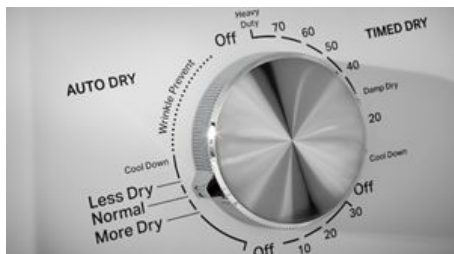

MED4005S

TOP LOAD ELECTRIC WRINKLE PREVENT
DRYER - 7.0 CU. FT.

Dimensions: h: 43" w: 29" d: 28.25"

Colors: White

START THE CONVERSATION

Do you ever find yourself pulling clothes out of the dryer only to realize they're overdried and wrinkled?

TOP FEATURES

1

AUTO DRY

Help prevent overdrying with the Auto Dry setting that senses when clothes have reached the right moisture content and stops the cycle.

2

WRINKLE PREVENT OPTION

Don't worry about forgetting to take laundry out of the dryer. The Wrinkle Prevent option intermittently tumbles clothes after the cycle ends to help prevent wrinkles from forming.

3

HAMPER DOOR

Sweep laundry onto the open hamper style door and keep it off the floor. The latch-free door drops down and closes seamlessly, giving you a sturdy platform for unloading, folding and stacking.

DID YOU KNOW? Overdrying not only wrinkles your clothes but also damages the fibers, leading to fading and shrinkage

HOW TO DEMONSTRATE

AUTO DRY

Point to the Auto Dry Cycle and explain that you don't have to set a specific time. Auto dry will automatically adjust the drying time based on the monitored temperature inside.