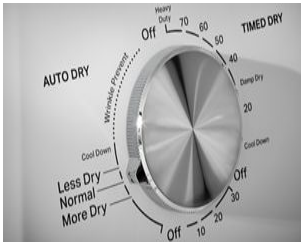

MED4005S

TOP LOAD ELECTRIC WRINKLE PREVENT
DRYER - 7.0 CU. FT.

Dimensions: h: 43" w: 29" d: 28.25"

Colors: White

START THE CONVERSATION

Do you ever find yourself pulling clothes out of the dryer only to realize they're overdried and wrinkled?

TOP FEATURES

1

AUTO DRY

Help prevent overdrying with the Auto Dry setting that senses when clothes have reached the right moisture content and stops the cycle.

2

WRINKLE PREVENT OPTION

Don't worry about forgetting to take laundry out of the dryer. The Wrinkle Prevent option intermittently tumbles clothes after the cycle ends to help prevent wrinkles from forming.

3

HAMPER DOOR

Sweep laundry onto the open hamper style door and keep it off the floor. The latch-free door drops down and closes seamlessly, giving you a sturdy platform for unloading, folding and stacking.